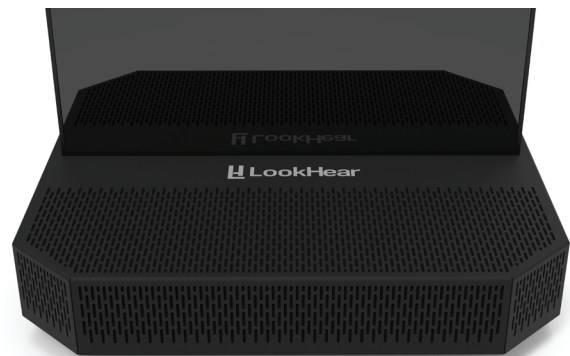

TECHNICAL DATA SHEET

PRODUCT IMAGES