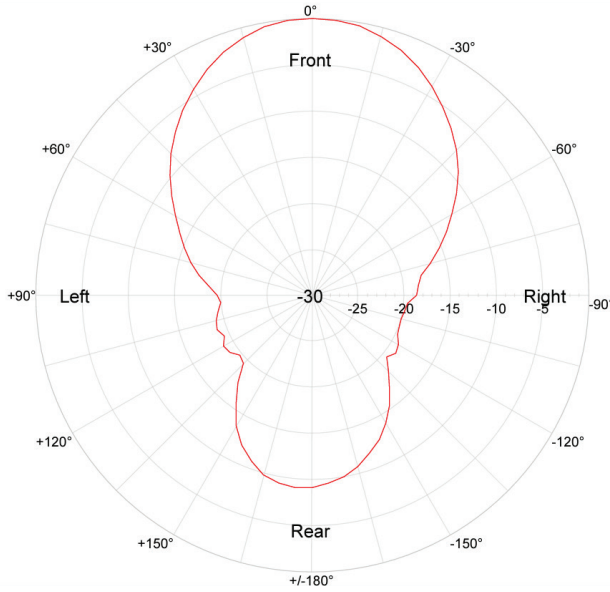

TECHNICAL DATA SHEET

TECHNICAL GRAPHS

Polar Plot (normalized)

$r = 4 \text{ m}$, $\phi = -90^\circ$, $f = 1000 \text{ Hz}$