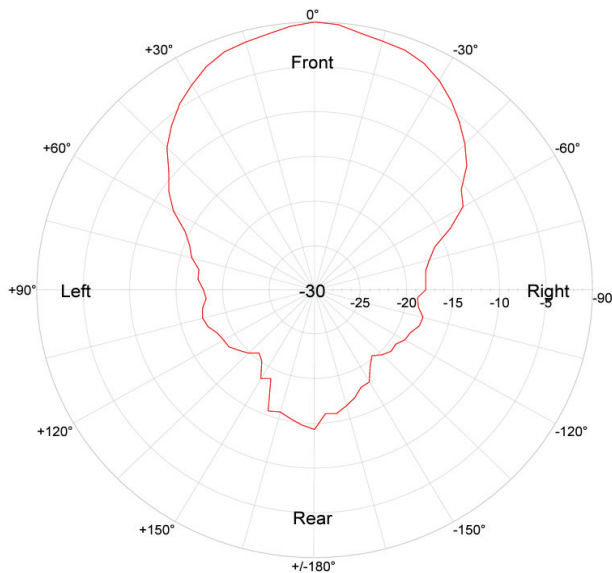

### TECHNICAL GRAPHS

#### Polar Plot (normalized)

$r = 4 \text{ m}$ ,  $\phi = -90^\circ$ ,  $f = 1000 \text{ Hz}$

#### Polar Plot (normalized)

$r = 4 \text{ m}$ ,  $\phi = -90^\circ$ ,  $f = 2000 \text{ Hz}$